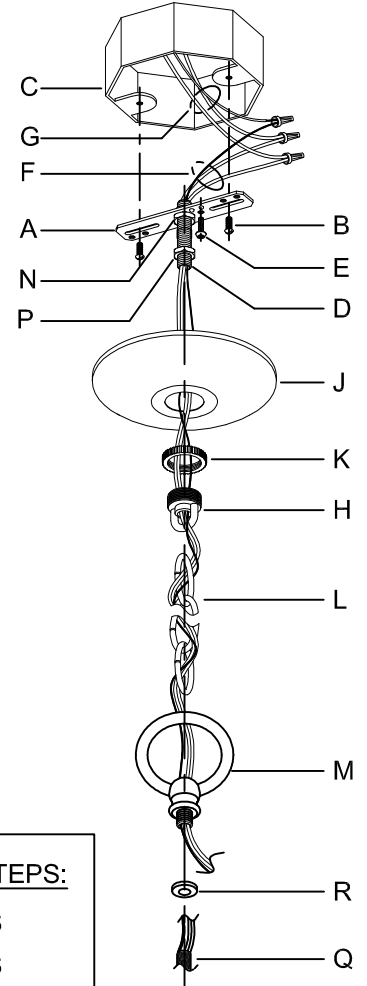

Assembly & Installation Instructions

CAUTION: Read instructions carefully and turn electricity off at main circuit breaker panel before beginning installation.

5504

WARNING - If any Special Control Devices are used with this Fixture, Follow the Instructions Carefully to assure full compliance with N.E.C. requirements. If there are any questions, contact a Qualified Electrical Contractor.
WARNING - This product contains chemicals known to the State of California to cause cancer, birth defects and /or other reproductive harm. Thoroughly wash hands after installing, handling, cleaning, or otherwise touching this product.
CAUTION - All glass is fragile, use care when handling Glass component(s) and or Lamp(s).

CANOPY MOUNTING & WIRE CONNECTION ASSEMBLY STEPS:

1. D,E → A
2. B,A → C
3. N,P,H → D (TO LOCK) (APRETAR) (À VERROUILLER)
4. P → H
5. F → R,M
6. R → Q
7. M → Q
8. L → M
9. J,K → L
10. L → H
11. F → L,K,J,H,D
12. F → G
13. J,K → H

FIXTURE ASSEMBLY STEPS:

1. T → S
2. U → S

B, C, G & U
(NOT FURNISHED)
(NO INCLUIDA)
(NON FOURNIE)

Instrucciones de ensamblaje e instalación

Precaución: Lea cuidadosamente las instrucciones y desconecte la electricidad del cortacircuitos principal antes de iniciar la instalación.