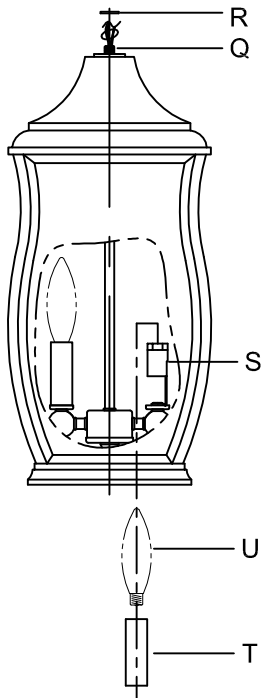

Assembly & Installation Instructions

CAUTION: Read instructions carefully and turn electricity off at main circuit breaker panel before beginning installation.

5504

WARNING - If any Special Control Devices are used with this Fixture, Follow the Instructions Carefully to assure full compliance with N.E.C. requirements. If there are any questions, contact a Qualified Electrical Contractor.
WARNING - This product contains chemicals known to the State of California to cause cancer, birth defects and /or other reproductive harm. Thoroughly wash hands after installing, handling, cleaning, or otherwise touching this product.
CAUTION - All glass is fragile, use care when handling Glass component(s) and or Lamp(s).

CANOPY MOUNTING & WIRE CONNECTION ASSEMBLY STEPS:

1. D,E → A
2. B,A → C
3. N,P,H → D (TO LOCK) (APRETAR) (À VERROUILLER)
4. P → H
5. F → R,M
6. R → Q
7. M → Q
8. L → M
9. J,K → L
10. L → H
11. F → L,K,J,H,D
12. F → G
13. J,K → H

FIXTURE ASSEMBLY STEPS:

1. T → S
2. U → S

B, C, G & U
(NOT FURNISHED)
(NO INCLUIDA)
(NON FOURNIE)

Instrucciones de ensamblaje e instalación

Precaución: Lea cuidadosamente las instrucciones y desconecte la electricidad del cortacircuitos principal antes de iniciar la instalación.