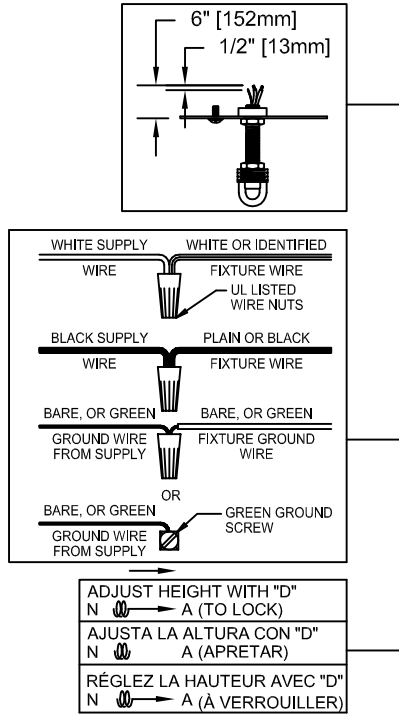

Assembly & Installation Instructions

CAUTION: Read instructions carefully and turn electricity off at main circuit breaker panel before beginning installation.

5504

WARNING - If any Special Control Devices are used with this Fixture, Follow the Instructions Carefully to assure full compliance with N.E.C. requirements. If there are any questions, contact a Qualified Electrical Contractor.
WARNING - This product contains chemicals known to the State of California to cause cancer, birth defects and /or other reproductive harm. Thoroughly wash hands after installing, handling, cleaning, or otherwise touching this product.
CAUTION - All glass is fragile, use care when handling Glass component(s) and or Lamp(s).

CANOPY MOUNTING & WIRE CONNECTION ASSEMBLY STEPS:

1. D,E → A
2. B,A → C
3. N,P,H → D (TO LOCK) (APRETAR) (À VERROUILLER)
4. P → H
5. F → R,M
6. R → Q
7. M → Q
8. L → M
9. J,K → L
10. L → H
11. F → L,K,J,H,D
12. F → G
13. J,K → H

FIXTURE ASSEMBLY STEPS:

1. T → S
2. U → S

B, C, G & U
(NOT FURNISHED)
(NO INCLUIDA)
(NON FOURNIE)

Instrucciones de ensamblaje e instalación

Precaución: Lea cuidadosamente las instrucciones y desconecte la electricidad del cortacircuitos principal antes de iniciar la instalación.