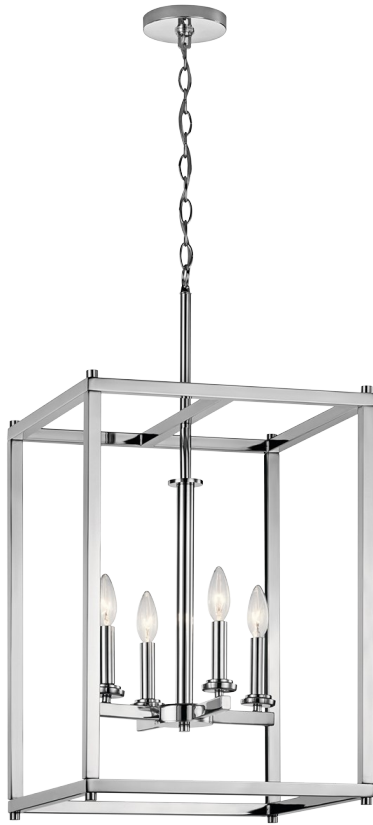

Crosby Collection
Crosby 4 Light Foyer Pendant CH
 43998CH (Chrome)

Project Name: _____
 Location: _____
 Type: _____
 Qty: _____
 Comments: _____

Ordering Information

Product ID	43998CH
Finish	Chrome
Available Finishes	CH, NI, OZ
Collection	Crosby Collection

Dimensions

Base Backplate	5.00 DIA
Chain/Stem Length	72.00"
Weight	12.50 LBS

Specifications

Material	Steel
----------	-------

Electrical

Voltage	120 V
Lead Wire Length	14.00"

Qualifications

Safety Rated	Dry
Warranty	www.kichler.com/warranty

Primary Lamping

Light Source	Incandescent
Lamp Included	Not Included
# of Bulbs/LED Modules	4
Socket Wire	105
Socket Type	Candelabra
Lamp Type	B
Bulb Product ID	4064CLR

Dimensions

Height	31.00"
Overall Height	105.00"
Width	16.00"