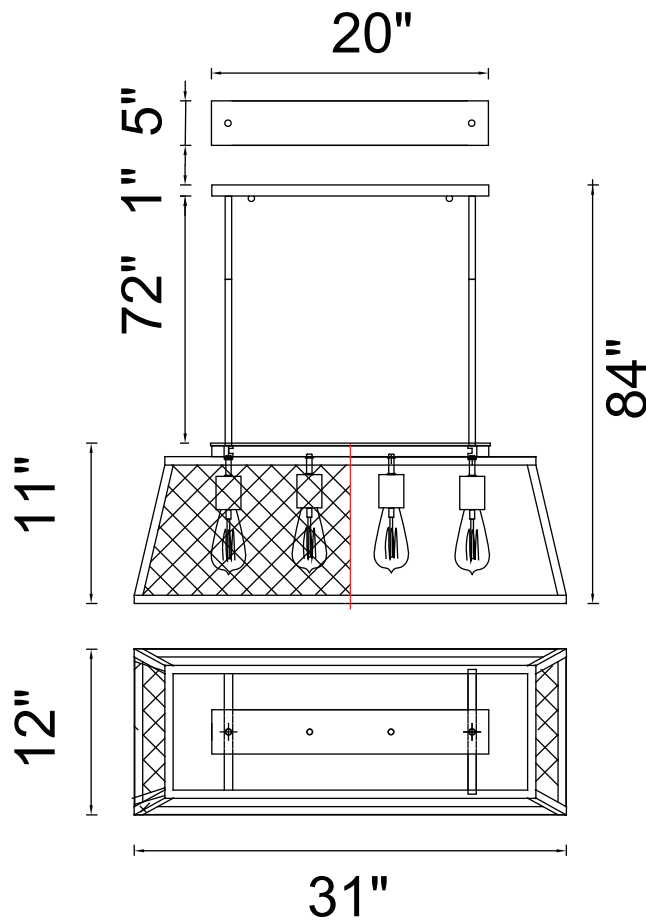

# CWI LIGHTING

BRIGHTER LIVING. SIMPLIFIED.

PROJECT: \_\_\_\_\_

FIXTURE TYPE: \_\_\_\_\_

LOCATION: \_\_\_\_\_

CONTACT/PHONE: \_\_\_\_\_

Item	9601P31-4-101-A
Collection	MACLEAY
Finish	Black
Glass	Clear
Crystal	-----
Input	120V AC,60HZ,AC

Shade	-----
Length/Dia.	36"
Width/Ext.	12"
Height	12"
Maximum	84"
Lumens	-----

Light Source	E26
Bulb Info.	5×60W
Included	-----
Dimmable	No
Color	-----
Weight	