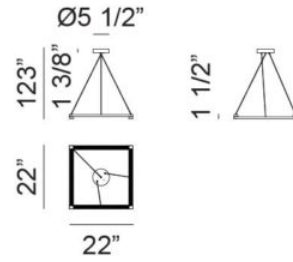

C39004MB

SPECIFICATION SHEET

Finish	Matte Black
Cord Color	Silver
Dimension	84"L x 1 3/8"W x 1 1/2"H
Lamping	4 x 10W LED 120V
Initial Lumen	4000
Deliver Lumen	3000
CRI(Ra)	90
LED Average Rated Life	50,000 hours
Color Temp	2700K, 3000K, 3500K, 4000K or 5000K
Canopy Color	Matte Black
Canopy Size	Ø5 1/2" x 1 3/8"H
Wire Length	120" Max.
Location	Dry
Warranty	5 years Warranty on LED Board