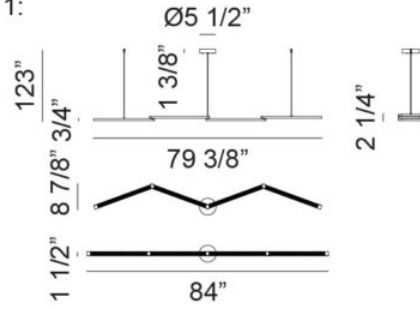

Option 1:

Option 2: